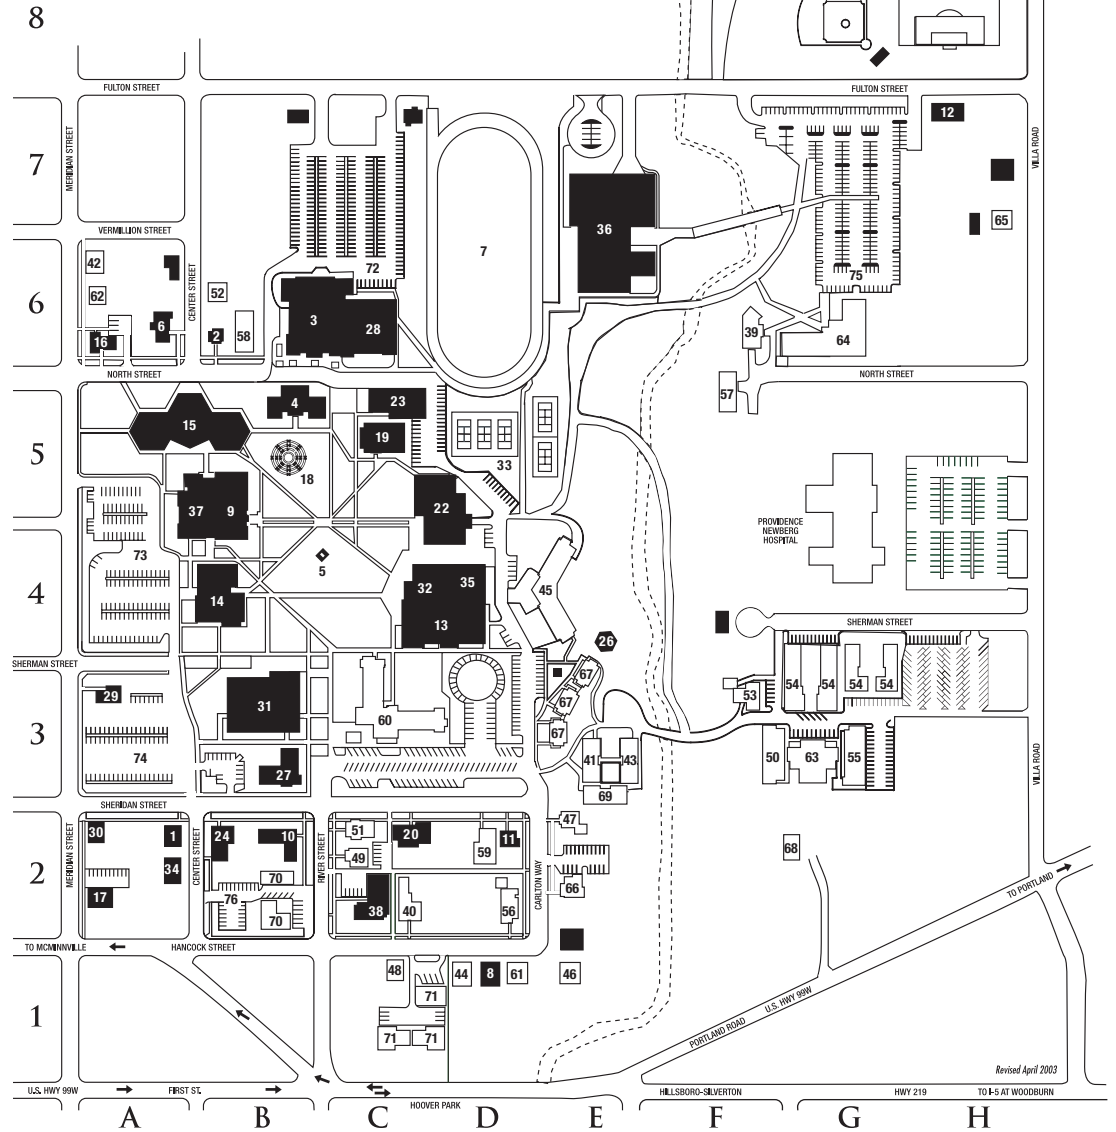

# GEORGE FOX UNIVERSITY

NEWBERG CAMPUS  
414 N. MERIDIAN ST., NEWBERG, OR 97132

- 1 Armstrong House, A2
- 2 Art Annex, B6
- 3 Bauman Auditorium, B6
- 4 Brougner Hall, B5
- 5 Centennial Tower, C4
- 6 Center Street House, A6
- 7 Colcord Memorial Field, D6
- 8 Costume Shop, D1
- 9 Edwards-Holman Science Center, B5
- 10 Financial Affairs Office, B2
- 11 Fry House, D2
- 12 Fulton Street House, H7
- 13 Heacock Commons, C4
- 14 Hoover Academic Building, B4
- 15 Lemmons Center, B5
- 16 Media Communication Center, A6
- 17 Meridian Street House, A2
- 18 Virginia Millage Memorial Rose Garden, B5
- 19 Minthorn Hall, C5
- 20 Moore House, C2
- 21 Morse Athletic Fields, G8
- 22 Murdock Learning Resource Center, C5
- 23 North Street Annex, C5
- 24 Pennington House, B2
- 25 Plant Services, G8
- 26 Prayer Chapel, E4
- 27 River Street House, B3
- 28 Ross Center, C6
- 29 Security Services, A3
- 30 Sheridan Street House, A2
- 31 Stevens Center, B3
- 32 Student Union Building, C4
- 33 Tennis Courts, D5
- 34 University Fund Office, A2
- 35 University Store, D4
- 36 Wheeler Sports Center, E7
- 37 Wood-Mar Hall, B5
- 38 Woodward House, C2

### Student Housing

- 39 Barclay House, F6
- 40 Beals House, C2
- 41 Beebe Residence Hall, E3
- 42 Campbell House, A6
- 43 Carey Residence Hall, E3
- 44 Chapman House, D1
- 45 Edwards Residence Hall, D4
- 46 Fell House, E1
- 47 Gulley House, E2
- 48 Hancock Street House, C1
- 49 Hester House, C2

### FROM I-5

From the south, take the Donald/Aurora exit (278) north of Salem. Follow the signs to Newberg.

From the north, take the Tigard/Newberg exit (294) shortly after leaving Portland city limits. Stay on 99W until reaching Newberg.

Follow 99W into Newberg, and turn north on Meridian Street.