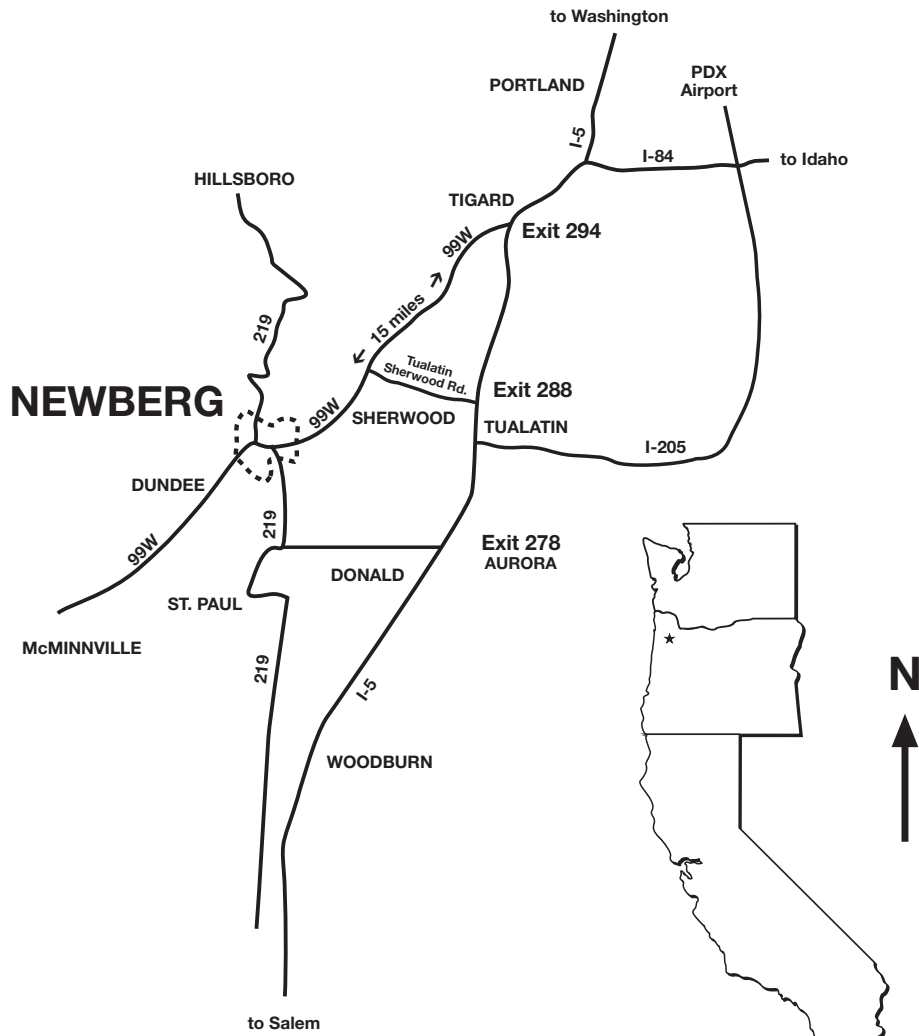

- 61 Riley House, D1
- 62 Schomburg House, A6
- 63 Sutton Residence Hall, G3
- 64 University Residence Hall, G6
- 65 Villa Road House, H7
- 66 Weesner House, E2
- 67 Weesner Village, E3
- 68 Wilder House, F2
- 69 Willcuts Residence Hall, E3
- 70 Winters Apartments, B2
- 71 Woolman Apartments, C1

## DIRECTIONS TO NEWBERG

### FROM I-5

From the south, take the Donald/Aurora exit (278) north of Salem. Follow the signs to Newberg.

From the north, take the Tigard/Newberg exit (294) shortly after leaving Portland city limits. Stay on 99W until reaching Newberg.

Follow 99W into Newberg, and turn north on Meridian Street.